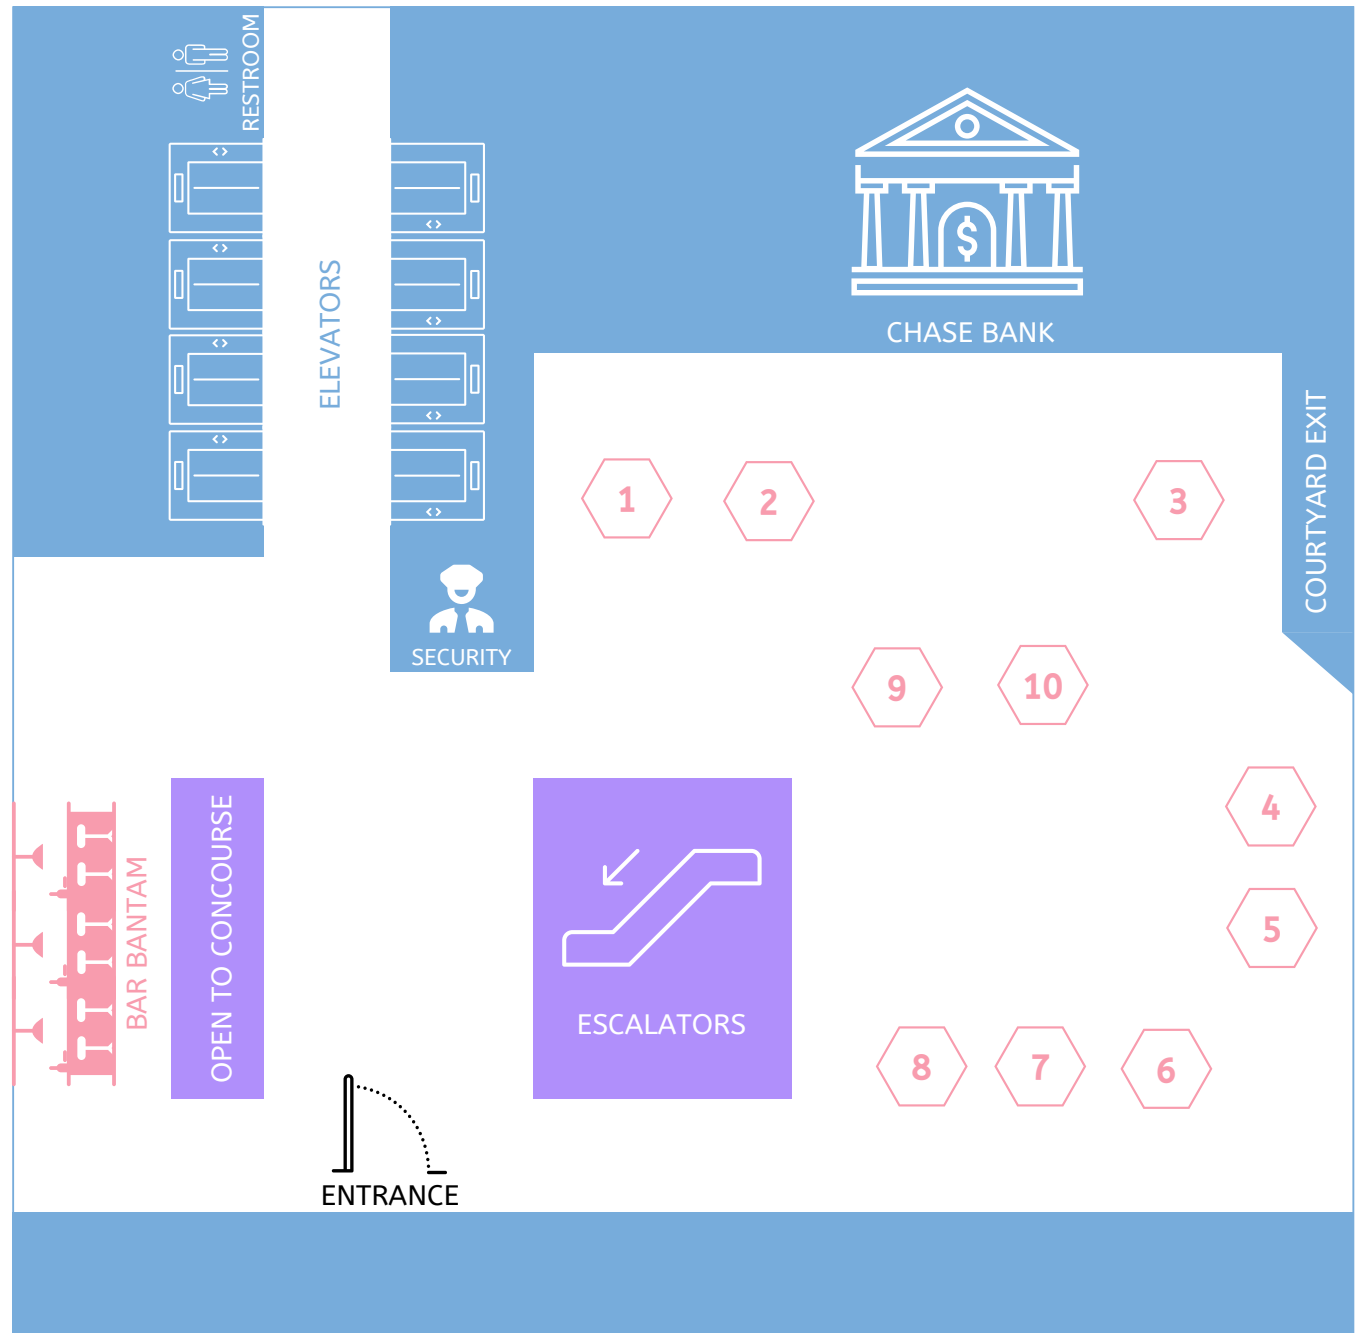

•POP UP SHOPS•

JULY 31ST
11 AM - 5 PM

@ THE METROPOLITAN
1 S CLINTON AVE,
ROCHESTER, NY

SOUTH AVE GARAGE PARKING \$2
OR FREE STREET PARKING

- 1...FIGGY PUDDING ART
- 2...SALTY LEMON STUDIO
- 3...SO BELLY HAPPY
- 4...LT CREATED
- 5...LOUNGE SHOP BUF
- 6...EYE TO THE SKY CERAMICS
- 7...SAND & SEA BY JULES
- 8...MOON REYN CO
- 9...DEEP ROOTS
- 10...MAY & BIRCH

LOCATION MAP: LOBBY

NOT TO SCALE

LOCATION MAP: CONCOURSE

NOT TO SCALE

- 11...TYPE HIGH LETTERPRESS
- 12...MADISON SOPHIA JEWELRY
- 13...ASH + WILLOW CO.
- 14...NATALIE RAE NY
- 15...UPSTATE THREADS
- 16...MONA MOON BEAUTY
- 17...MAE & MANGO
- 18...LOVE LAKE VALLEY
- 19...EGYPT HILL POTTERY
- 20...CASSEOPHIA STUDIO
- 21...CB SILLY ART
- 22...SOJO BOUTIQUE
- 23...ROSE & SERPENT VINTAGE
- 24...ART BY DELANEY
- 25...LOVE, LO LO
- 26...GOOD KNOTS 585
- 27...SOULISTIC SWEETS
- 28...RECOVRX
- 29...SHOP SPILL THE TEE
- 30...COLLECTIVELY GRAY