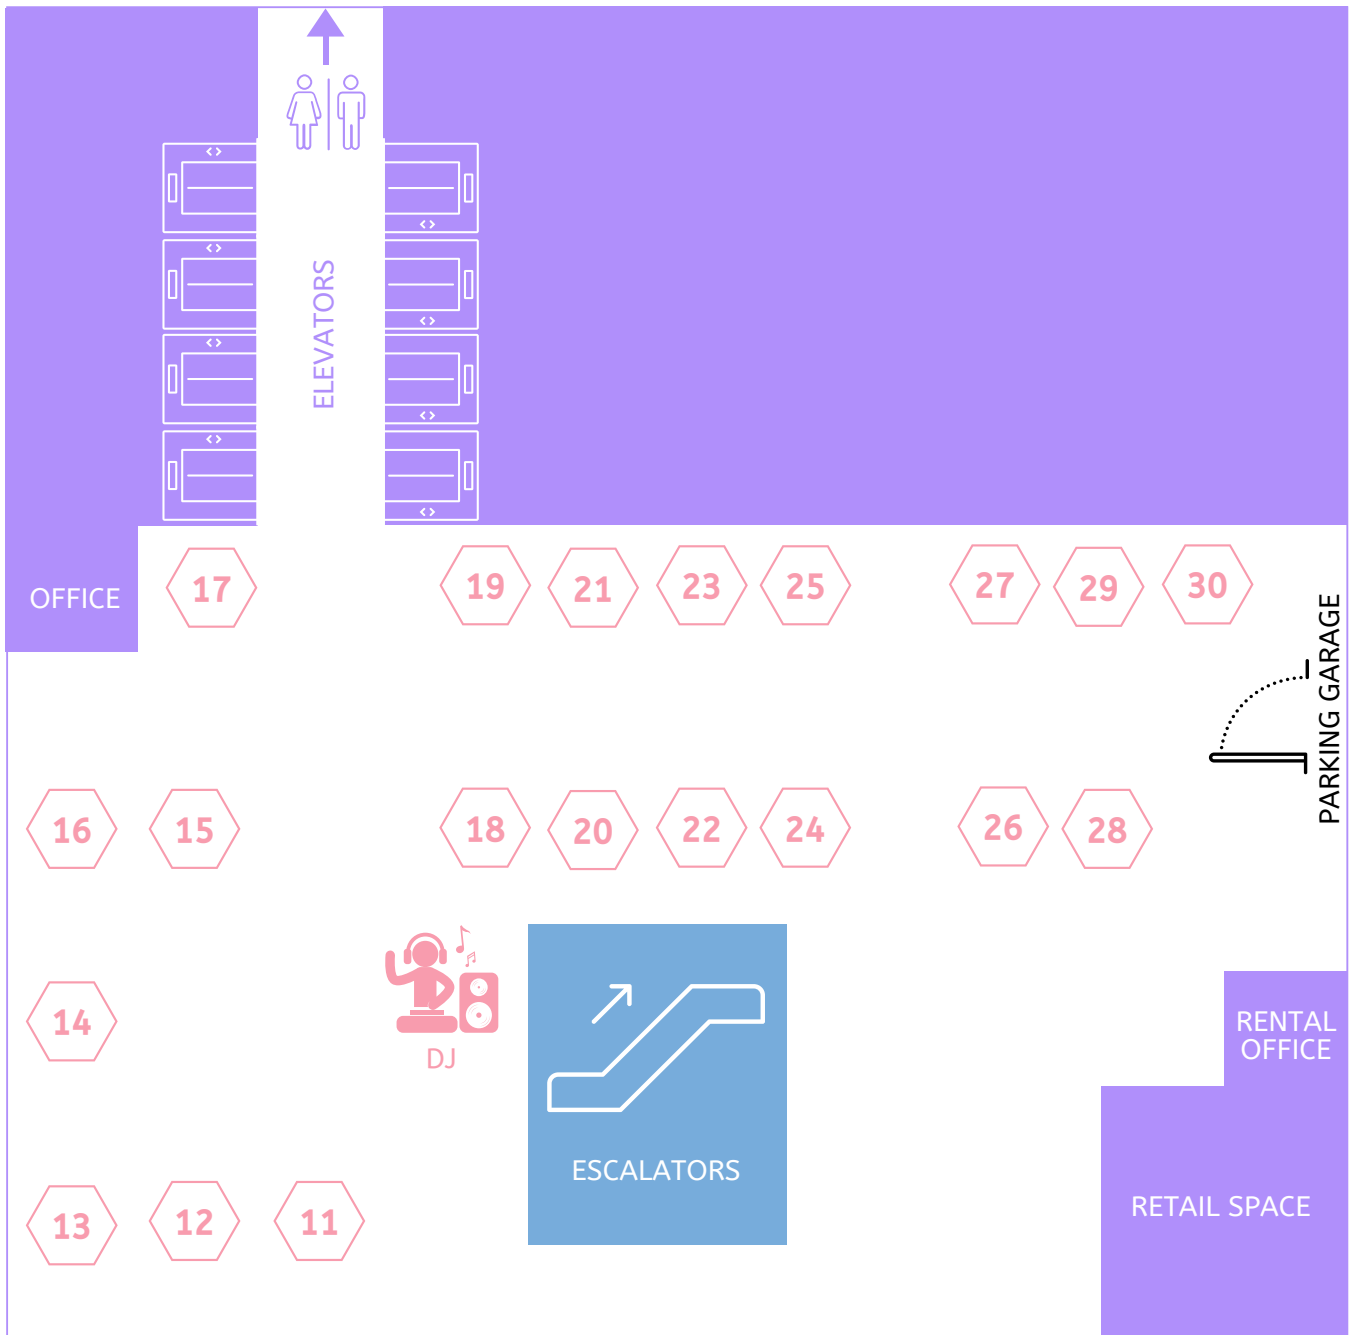

•POP UP SHOPS•

JULY 31ST
11 AM - 5 PM

@ THE METROPOLITAN
1 S CLINTON AVE,
ROCHESTER, NY

SOUTH AVE GARAGE PARKING \$2
OR FREE STREET PARKING

- 1...FIGGY PUDDING ART
- 2...SALTY LEMON STUDIO
- 3...SO BELLY HAPPY
- 4...LT CREATED
- 5...LOUNGE SHOP BUF
- 6...EYE TO THE SKY CERAMICS
- 7...SAND & SEA BY JULES
- 8...MOON REYN CO
- 9...DEEP ROOTS
- 10...MAY & BIRCH

LOCATION MAP: LOBBY

NOT TO SCALE

LOCATION MAP: CONCOURSE

NOT TO SCALE

- 11...TYPE HIGH LETTERPRESS
- 12...MADISON SOPHIA JEWELRY
- 13...ASH + WILLOW CO.
- 14...NATALIE RAE NY
- 15...UPSTATE THREADS
- 16...MONA MOON BEAUTY
- 17...MAE & MANGO
- 18...LOVE LAKE VALLEY
- 19...EGYPT HILL POTTERY
- 20...CASSEOPHIA STUDIO
- 21...CB SILLY ART
- 22...SOJO BOUTIQUE
- 23...ROSE & SERPENT VINTAGE
- 24...ART BY DELANEY
- 25...LOVE, LO LO
- 26...GOOD KNOTS 585
- 27...SOULISTIC SWEETS
- 28...RECOVRX
- 29...SHOP SPILL THE TEE
- 30...COLLECTIVELY GRAY